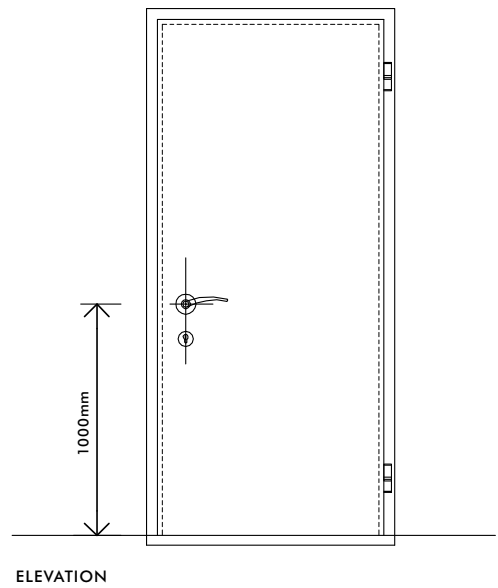

Threshold detail A where change in floor level is possible. This detail provides best air pressure seal.

Threshold detail B where floor is level or sloped. This option can include a patent threshold plate if required.

● ● ► SPECIFICATIONS

DOOR LEAF

- Rebated Leaf
- 60mm door leaf thickness
- Snap in silicone rubber sealing gasket

FINISH

- Stainless steel with circular-polished finish, matt brush finish and weave-embossed
- Plastisol HP200 or PVF2 in a variety of colours
- Food Safe laminated steel finish, 120my thickness