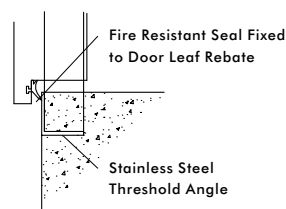

Threshold detail A where change in floor level is possible. This detail provides best air pressure seal.

Threshold detail B where floor is level or sloped. This option can include a patent threshold plate if required.

● ● ► SPECIFICATIONS

DOOR LEAF

- Rebated Leaf
- 60mm door leaf thickness
- Snap in silicone rubber sealing gasket

FINISH

- Stainless steel with circular-polished finish, matt brush finish and weave-embossed
- Platisol HP200 or PVF2 in a variety of colours
- Food Safe laminated steel finish, 120my thickness