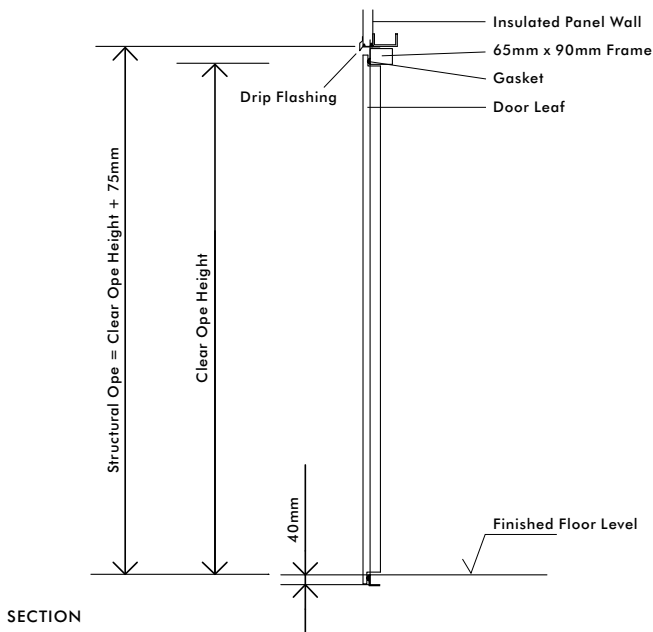

Threshold detail A where change in floor level is possible. This detail provides best air pressure seal.

Threshold detail B where floor is level or sloped. This option can include a patent threshold plate if required.

● ● ► SPECIFICATIONS

DOOR LEAF

- Rebated Leaf
- 60mm door leaf thickness
- Snap in silicone rubber sealing gasket

FINISH

- Stainless steel with circular-polished finish, matt brush finish and weave-embossed
- Plastisol HP200 or PVF2 in a variety of colours
- Food Safe laminated steel finish, 120my thickness