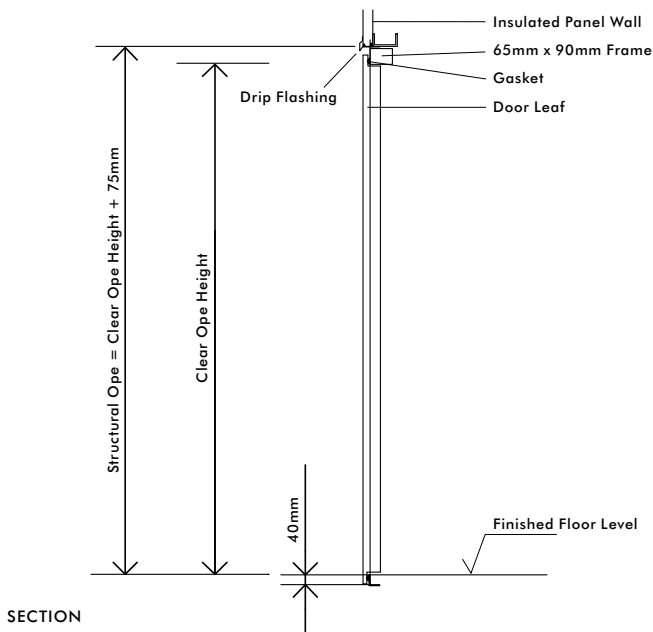

Threshold detail A where change in floor level is possible. This detail provides best air pressure seal.

Threshold detail B where floor is level or sloped. This option can include a patent threshold plate if required.

● ● ► SPECIFICATIONS

DOOR LEAF

- Rebated Leaf
- 60mm door leaf thickness
- Snap in silicone rubber sealing gasket

FINISH

- Stainless steel with circular-polished finish, matt brush finish and weave-embossed
- Platisol HP200 or PVF2 in a variety of colours
- Food Safe laminated steel finish, 120my thickness