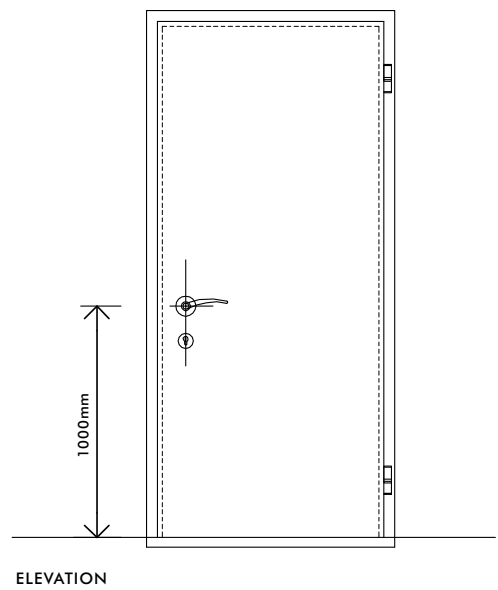

Threshold detail A where change in floor level is possible. This detail provides best air pressure seal.

Threshold detail B where floor is level or sloped. This option can include a patent threshold plate if required.

● ● ► SPECIFICATIONS

DOOR LEAF

- Rebated Leaf
- 60mm door leaf thickness
- Snap in silicone rubber sealing gasket

FINISH

- Stainless steel with circular-polished finish, matt brush finish and weave-embossed
- Platisol HP200 or PVF2 in a variety of colours
- Food Safe laminated steel finish, 120my thickness