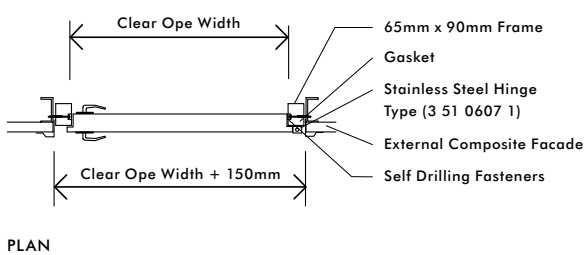

Threshold detail A where change in floor level is possible. This detail provides best air pressure seal.

Threshold detail B where floor is level or sloped. This option can include a patent threshold plate if required.